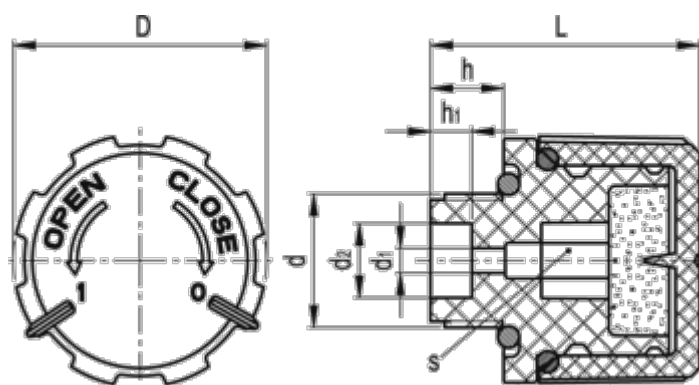

Data Sheet

Article number: 2311052801

Description: E+G Breather cap
SFC.30-3/8+F

Measures

d = G 3/8

Weight (g) = 18

D = 30

d1 = 3

d2 = 9

h = 9

h1 = 5

L = 33

s = 8